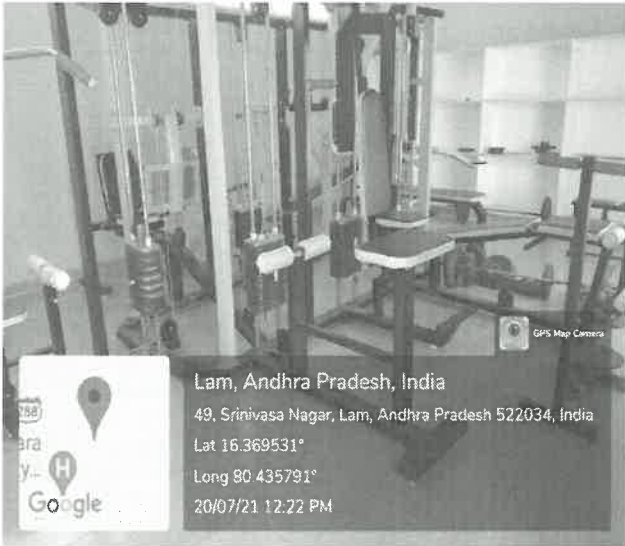

4.1.2

CHALAPATHI INSTITUTE OF PHARMACEUTICAL SCIENCES
(AUTONOMOUS)
Chalapathi Nagar, LAM, Guntur – 522034.

PHOTOGRAPHS OF
SPORTS

Multi Gym

Table Tennis (Men & Women)

Carroms

18/8/2021
PRINCIPAL
Chalapathi Institute of Pharmaceutical Sciences
(Autonomous)
Chalapathi Nagar LAM, GUNTUR-34.

Play ground

Handwritten signature and date: 18/8/2021

PRINCIPAL
Chalapathi Institute of Pharmaceutical Sciences
(Autonomous)
Chalapathi Nagar LAM, GUNTUR-34.

Sports Competitions

Neema
18/8/2020
PRINCIPAL
Chalapathi Institute of Pharmaceutical Sciences
(Autonomous)
Chalapathi Nagar LAM, GUNTUR-34.