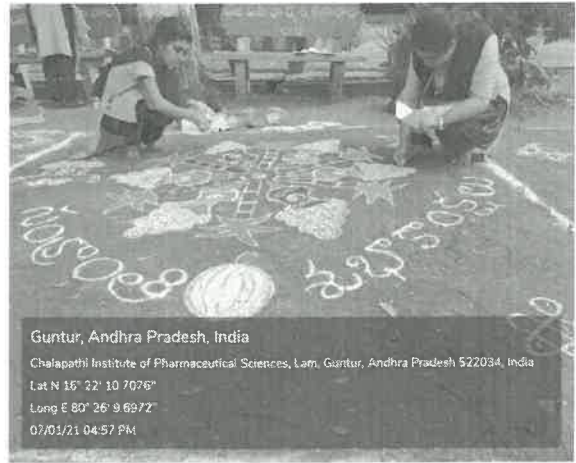

Cultural Competitions

Guntur, Andhra Pradesh, India
Chalapathi Institute of Pharmaceutical Sciences, Lam, Guntur, Andhra Pradesh 522034, India
Lat N 15° 22' 10.7076"
Long E 80° 26' 9.6972"
07/01/21 04:57 PM