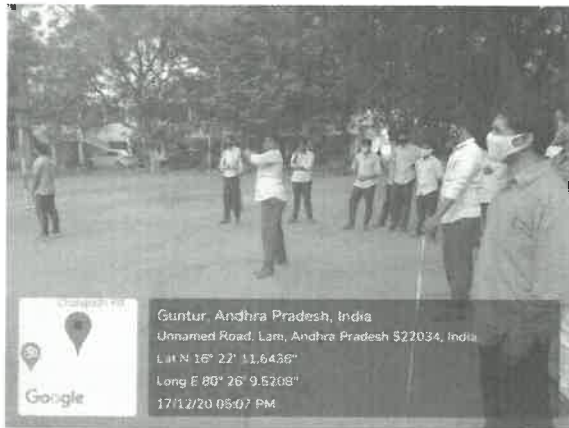

Chalapathi
18/8/2021
PRINCIPAL
Chalapathi Institute of Pharmaceutical Sciences
(Autonomous)
Chalapathi Nagar LAM, GUNTUR-34.