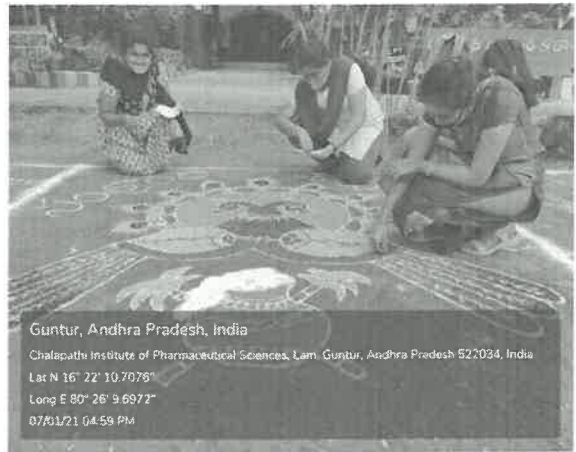

Guntur, Andhra Pradesh, India
Chalapathi Institute of Pharmaceutical Sciences, Lam, Guntur, Andhra Pradesh 522034, India
Lat N 16° 22' 10.7078"
Long E 80° 26' 9.6972"
07/01/21 04:59 PM